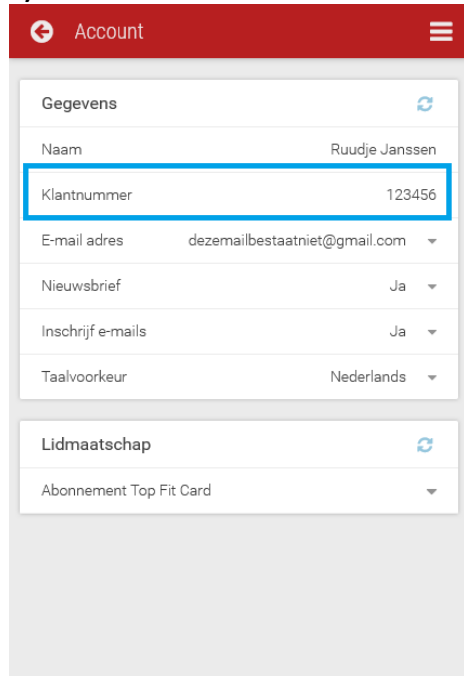

Radboud Sport & Cultuur

Instructies RSC-klantnummer 2023-2024

RSC App:

1) Ga naar het menu rechtsboven

2) Klik op account

3) Je RSC-klantnummer staat hier

Website (publiek.usc.ru.nl/publiek):

1) Ga naar onze website en log in

The screenshot shows the website for Radboud Sportcentrum Help / Reglement. At the top, there is a navigation bar with links for 'Homepage RSC', 'Contact', and 'English'. Below this, the Radboud Universiteit logo and name are displayed, along with the page title 'Radboud Sportcentrum Help / Reglement' and a link to 'Inloggen klanten RSC'. A secondary navigation bar contains 'HOME PAGE', 'HELP', and 'INLOGGEN'. A search bar with the text 'Inloggen klanten RSC' is present. The main content area features a heading 'RSC – we zijn open volgens de reguliere openingstijden.' followed by a bulleted list of registration information. At the bottom, there is a footer with the URL 'http://www.ru.nl/sportcentrum/' and the date 'donderdag 28 september 2023'.