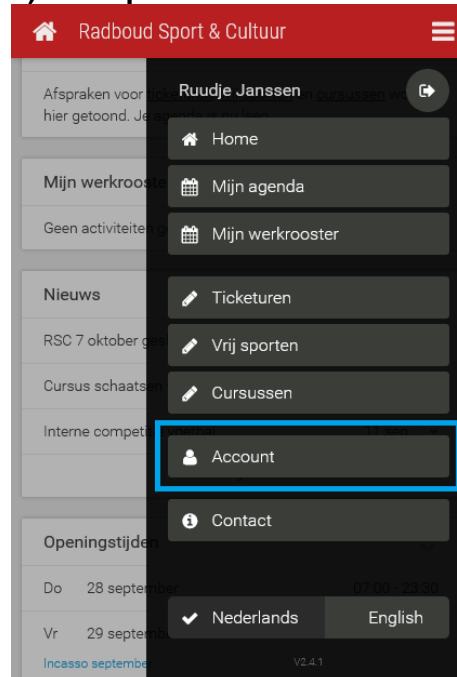

Radboud Sport & Cultuur

Instructies RSC-klantnummer 2023-2024

RSC App:

1) Ga naar het menu rechtsboven

2) Klik op account

3) Je RSC-klantnummer staat hier

Website (publiek.usc.ru.nl/publiek):

1) Ga naar onze website en log in

The screenshot shows the website for Radboud Sportcentrum Help / Reglement. At the top, there is a navigation bar with links for 'Homepage RSC', 'Contact', and 'English'. Below this, the Radboud Universiteit logo and name are displayed, along with the page title 'Radboud Sportcentrum Help / Reglement' and a link to 'Inloggen klanten RSC'. A secondary navigation bar contains 'HOME PAGE', 'HELP', and 'INLOGGEN'. A search bar with the text 'Inloggen klanten RSC' is present. The main content area features a heading 'RSC – we zijn open volgens de reguliere openingstijden.' followed by a bulleted list of registration information. At the bottom, there is a footer with the URL 'http://www.ru.nl/sportcentrum/' and the date 'donderdag 28 september 2023'.