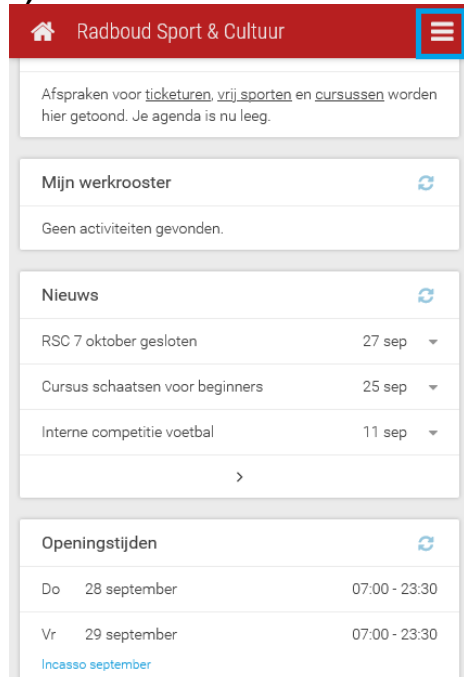

Radboud Sport & Cultuur

Instructies RSC-klantnummer 2023-2024

RSC App:

1) Ga naar het menu rechtsboven

2) Klik op account

3) Je RSC-klantnummer staat hier

Website (publiek.usc.ru.nl/publiek):

1) Ga naar onze website en log in

The screenshot shows the website for Radboud Sportcentrum Help / Reglement. At the top, there is a navigation bar with links for 'Homepage RSC', 'Contact', and 'English'. Below this, the Radboud Universiteit logo and name are displayed, along with the page title 'Radboud Sportcentrum Help / Reglement' and a link to 'Inloggen klanten RSC'. A secondary navigation bar contains 'HOME PAGE', 'HELP', and 'INLOGGEN'. A search bar with the text 'Inloggen klanten RSC' is present. The main content area features a heading 'RSC – we zijn open volgens de reguliere openingstijden.' followed by a bulleted list of registration information. At the bottom, there is a footer with the URL 'http://www.ru.nl/sportcentrum/' and the date 'donderdag 28 september 2023'.